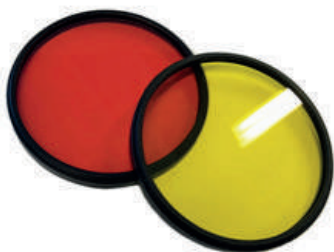

SGL-Mini Laser

A single wavelength mini-laser with the bespoke wavelength option of either 445nm or 520nm

CopperTree Forensics Ltd

Dorset House, Regent Park
Kingston Road, Leatherhead
Surrey KT22 7PL UK
Co Reg No: 08497281