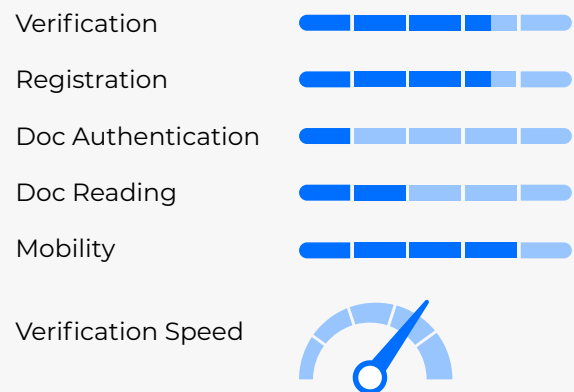

# CHAMELEON H

A multi-modal biometric registration and verification tablet.

Multi-Modal Biometrics

Portable and Lightweight

Adaptable Tablet and Desktop

## ID verification in 1 minute

Verify anyone instantly.