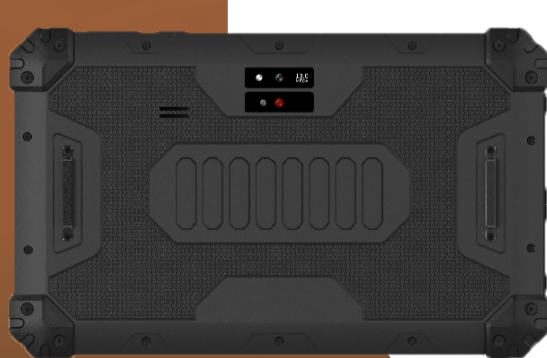

BIOWOLF 8R

RUGGED - TABLET - BIOMETRICS

Product Description

BioRugged BioWolf 8R is a fully featured IP65 mobile tablet. It encapsulates Android 10 (GMS) Operating System with a wide selection of fingerprint readers available from Integrated Biometrics and Suprema.

The BioWolf 8R biometric tablet is perfect for customer registration, population census, voter registration, law enforcement and eKYC applications. By expanding it with a smart card and contactless card reader, the BioWolf 8R becomes a very versatile terminal smart card and contactless card reader.

Touch Panel
Multi-point touch,G+G

Smart Card Reader
ISO 7816 (Optional)

TF
Up to 128Gb

Communications

WIFI
802.11b/g/n/ac

BLUETOOTH
Bluetooth 4.2LE

GPS
Support

MIC
Built-in microphone

Speaker
Built-in stereo speakers 8Ω/1.5W

NFC
ISO14443 Type A/B, Felica

USB
USB-C

About Us

BioRugged(TM) specializes in biometric systems with a strong focus on durability, ease of use and mobile devices. Our devices are rugged and affordable for both rural and urban deployment. Our solutions range from handheld systems to custom-built, mobile enrollment kits.